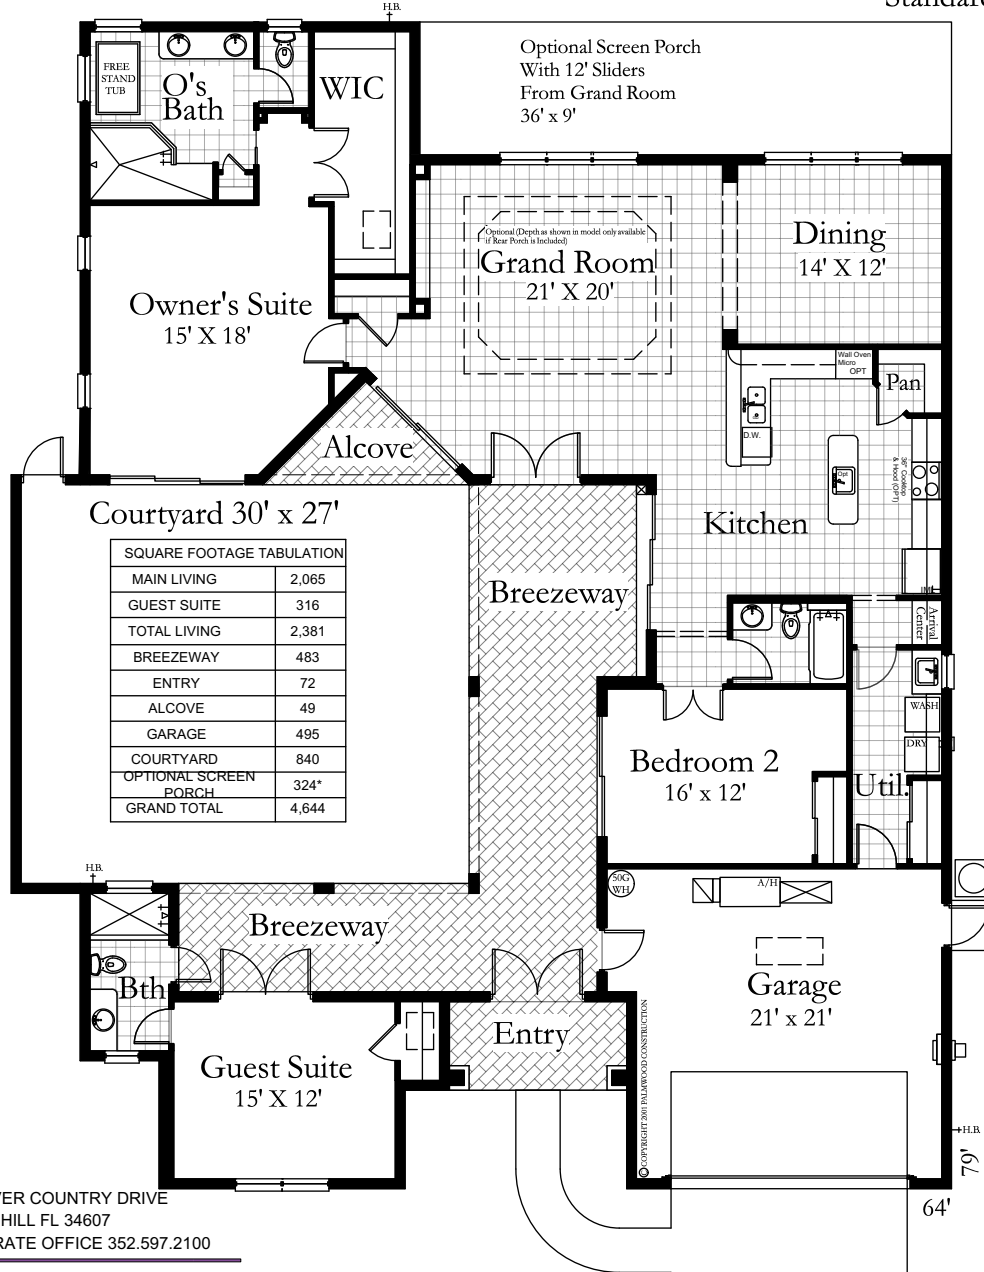

# The Cabana Cay

Standard Elevation "A"

8245 RIVER COUNTRY DRIVE  
 SPRING HILL FL 34607  
 CORPORATE OFFICE 352.597.2100

**Palmwood Construction**

Building YOUR Florida Lifestyle Since 1957  
[www.palmwoodconstruction.com](http://www.palmwoodconstruction.com)